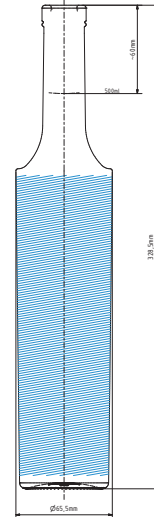

GRAPES 0.5 L | 500 ML

 Area for personalization

SPECIFICATION

Volume	500 ml
Brimful	520 ml
Weight	600 g
Height	328.5 mm
Diameter of body (max)	65.5 mm

% OF RECYCLED CONTENT

<input type="radio"/> Extra flint	30+	
<input type="radio"/> Flint	50+	
<input type="radio"/> Amber	40+	
<input type="radio"/> Black	65+	

FINISH TYPE

Bartop	Screw	Bayonete
		
Cork 18	PP 31.5	—
Vinolok 18.5	—	—
Vinolok 21.5	—	—
—	—	—