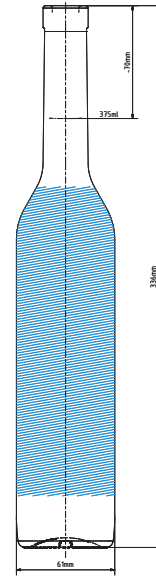

VINO 0.375 L | 375 ML

 Area for personalization

SPECIFICATION

Volume	375 ml
Brimful	395 ml
Weight	735 g
Height	336 mm
Diameter of body (max)	61 mm

% OF RECYCLED CONTENT

FINISH TYPE

	Bartop	Screw	Bayonete
			
Cork 17.5	—	—	—
—	—	—	—
—	—	—	—
—	—	—	—