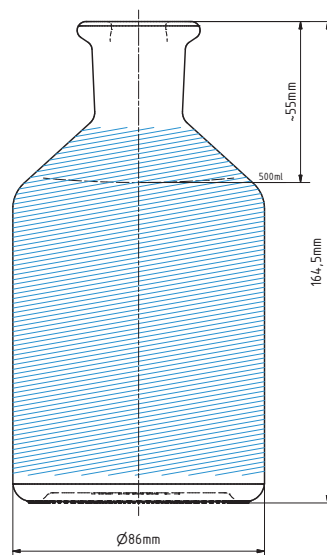

LAB GIN 2008 0.5 L | 500 ml

 Area for personalization

SPECIFICATION

Volume	500 ml
Brimful	545 ml
Weight	400 g
Height	164.5 mm
Diameter of body	86 mm

% OF RECYCLED CONTENT

<input type="radio"/> Extra flint	30+	
<input type="radio"/> Flint	50+	
<input type="radio"/> Amber	40+	
<input type="radio"/> Black	65+	

FINISH TYPE

	Bartop	Screw	Bayonete
			
Cork 18.5	—	—	—
Vinolok 18.5	—	—	—
Vinolok 21.5	—	—	—
—	—	—	—