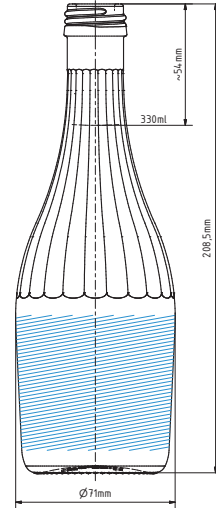

DOBRA VODA 0.33 L | 330 ML

 Area for personalization

SPECIFICATION

Volume	330 ml
Brimful	345 ml
Weight	350 g
Height	208.5 mm
Diameter of body (max)	71 mm

% OF RECYCLED CONTENT

<input type="radio"/> Extra flint	30+	
<input type="radio"/> Flint	50+	
<input type="radio"/> Amber	40+	
<input type="radio"/> Black	65+	

FINISH TYPE

Bartop	Screw	Bayonete
		
—	PP 28	—
—	MCA	—
—	—	—
—	—	—