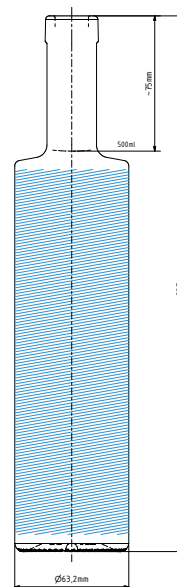

CAHIR 0.5 L | 500 ML

 Area for personalization

SPECIFICATION

Volume	500 ml
Brimful	525 ml
Weight	500 g
Height	297 mm
Diameter of body (max)	63.2 mm

% OF RECYCLED CONTENT

<input type="radio"/> Extra flint	30+	
<input type="radio"/> Flint	50+	
<input type="radio"/> Amber	40+	
<input type="radio"/> Black	65+	

FINISH TYPE

	Bartop	Screw	Bayonete
			
Cork 18.5		PP 31.5 x 24	—
Vinolok 18.5		—	—
—	—	—	—
—	—	—	—