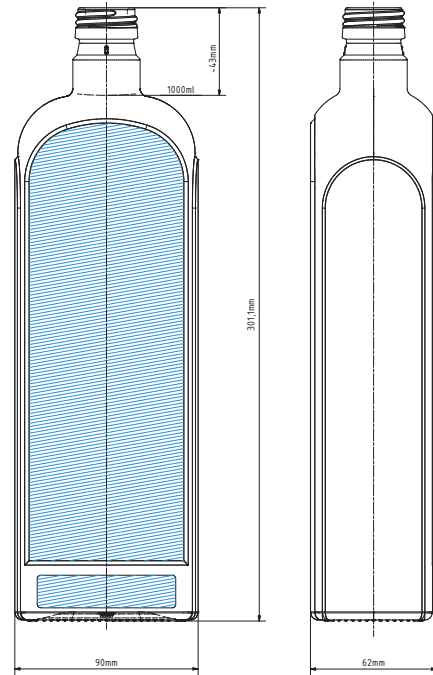

SAGA 1L | 1000 ML

 Area for personalization

SPECIFICATION

Volume	1000 ml
Brimful	1020 ml
Weight	800 g
Height	301.1 mm
Dimensions of body (max)	90 × 62 mm

% OF RECYCLED CONTENT

FINISH TYPE

Bartop	Screw	Bayonete
		
Cork 18.5	PP 31.5 × 18	Guala 1031/47
Vinolok 18.5	TO 33	—
—	—	—
—	—	—