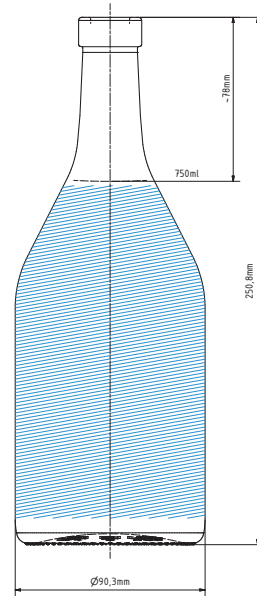

CREAM LIQUER 0.75 L | 750 ML

 Area for personalization

SPECIFICATION

Volume	750 ml
Brimful	783 ml
Weight	570 g
Height	250.8 mm
Diameter of body (max)	90.3 mm

% OF RECYCLED CONTENT

<input type="radio"/> Extra flint	30+	
<input type="radio"/> Flint	50+	
<input type="radio"/> Amber	40+	
<input type="radio"/> Black	65+	

FINISH TYPE

Bartop	Screw	Bayonete
		
Cork 18.5	PP 30 × 60	—
Vinolok 18.5	MCA 2	—
—	PP 30 × 60 DZ	—
—	—	—