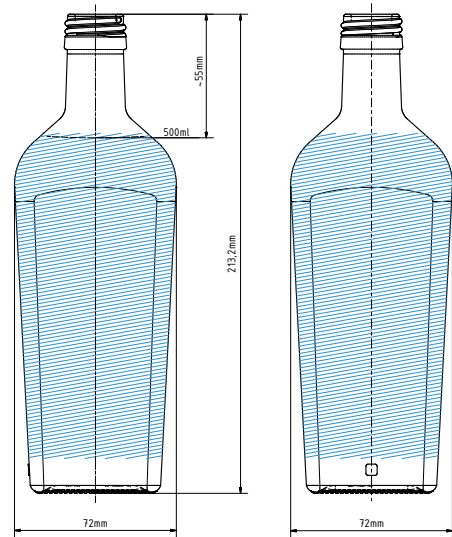

# MORELLA 0.5 L | 500 ML

 Area for personalization

## SPECIFICATION

Volume	<b>500 ml</b>
Brimful	<b>520 ml</b>
Weight	<b>410 g</b>
Height	<b>213.2 mm</b>
Dimensions of body (max)	<b>72 x 72 mm</b>