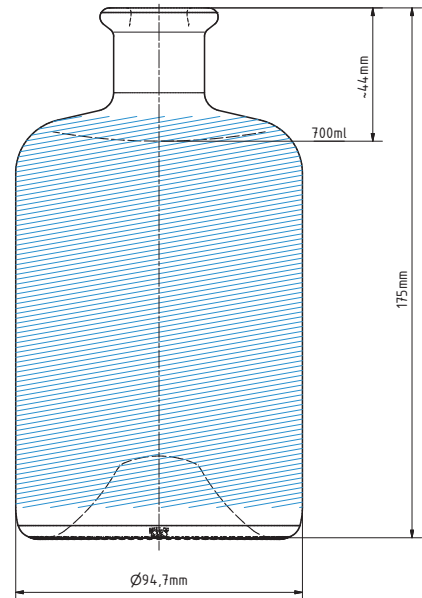

BARON 0.7 L | 700 ml

 Area for personalization

SPECIFICATION

Volume	700 ml
Brimful	730 ml
Weight	530 g
Height	175 mm
Diameter of body (max)	94.7 mm

% OF RECYCLED CONTENT

<input type="radio"/> Extra flint	30+	
<input type="radio"/> Flint	50+	
<input type="radio"/> Amber	40+	
<input type="radio"/> Black	65+	

FINISH TYPE

	Bartop	Screw	Bayonete
			
Cork 18.5	—	—	—
Vinolok 18.5	—	—	—
Vinolok 21.5	—	—	—
—	—	—	—