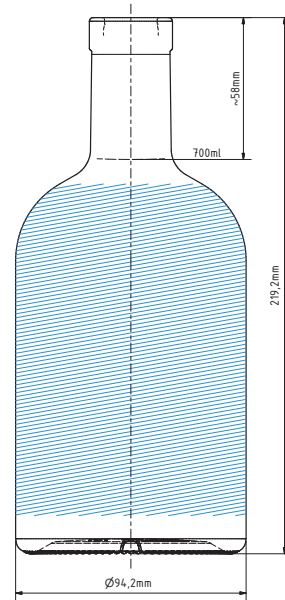

B-LUX 0.7 L | 700 ML

 Area for personalization

SPECIFICATION

Volume	700 ml
Brimful	728 ml
Weight	800 g
Height	219.2 mm
Diameter of body (max)	94.2 mm

% OF RECYCLED CONTENT

 Extra flint	30+	
 Flint	50+	
 Amber	40+	
 Black	65+	

FINISH TYPE

	Bartop	Screw	Bayonete
			
Cork 18.5		GPI 400/33	—
Vinolok 18.5		—	—
Vinolok 21.5		—	—
—	—	—	—