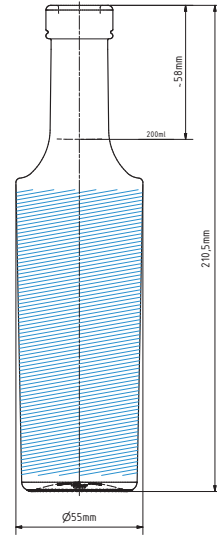

GRAPES 0.2 L | 200 ML

 Area for personalization

SPECIFICATION

Volume	200 ml
Brimful	215 ml
Weight	300 g
Height	210.5 mm
Diameter of body (max)	55 mm

% OF RECYCLED CONTENT

<input type="radio"/> Extra flint	30+	
<input type="radio"/> Flint	50+	
<input type="radio"/> Amber	40+	
<input type="radio"/> Black	65+	

FINISH TYPE

	Bartop	Screw	Bayonete
			
Cork 18.5	—	—	—
Vinolok 18.5	—	—	—
—	—	—	—
—	—	—	—