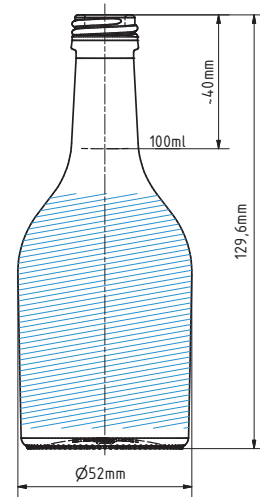

CREAM LIQUER 0.1 L | 100 ML

 Area for personalization

SPECIFICATION

Volume	100 ml
Brimful	108 ml
Weight	130 g
Height	129.6 mm
Diameter of body (max)	52 mm

% OF RECYCLED CONTENT

<input type="radio"/> Extra flint	30+	
<input type="radio"/> Flint	50+	
<input type="radio"/> Amber	40+	
<input type="radio"/> Black	65+	

FINISH TYPE

Bartop	Screw	Bayonete
		
—	PP 20 S	—
—	—	—
—	—	—
—	—	—