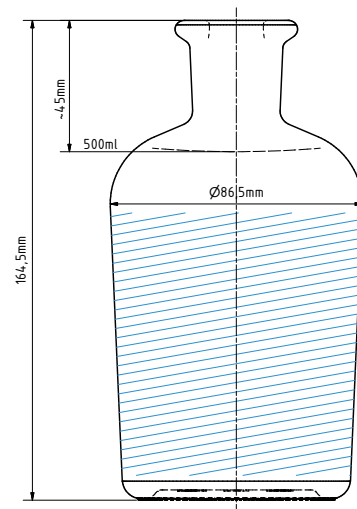

LAB ME 0.5 L | 500 ml

 Area for personalization

SPECIFICATION

Volume	500 ml
Brimful	525 ml
Weight	380 g
Height	164.5 mm
Diameter of body	86.5 mm

% OF RECYCLED CONTENT

<input type="radio"/> Extra flint	30+	
<input type="radio"/> Flint	50+	
<input type="radio"/> Amber	40+	
<input type="radio"/> Black	65+	

FINISH TYPE

	Bartop	Screw	Bayonete
			
Cork 18.5	—	—	—
Vinolok 18.5	—	—	—
Vinolok 21.5	—	—	—
—	—	—	—