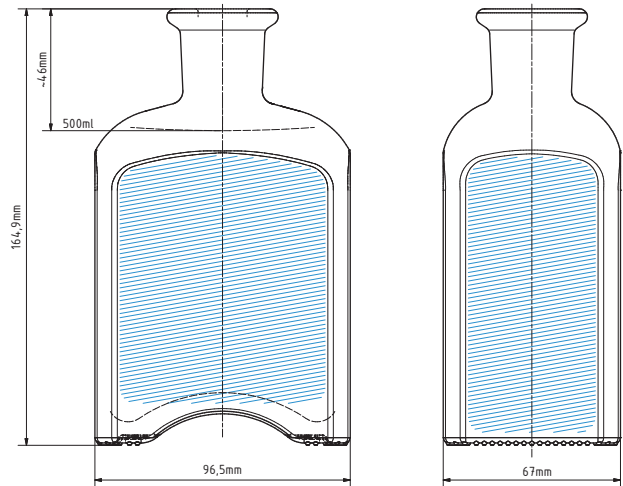

DURANA 0.5 L | 500 ml

 Area for personalization

SPECIFICATION

Volume	500 ml
Brimful	530 ml
Weight	600 g
Height	164.9 mm
Diameter of body	96.5 x 67 mm

% OF RECYCLED CONTENT

FINISH TYPE

	Bartop	Screw	Bayonete
			
Cork 18.5	—	—	
Vinolok 18.5	—	—	
Cork 21.5	—	—	
Vinolok 21.5	—	—	