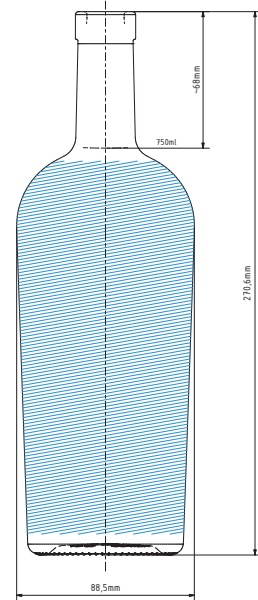

VODKA BOTTLE 0.75 L | 750 ML

 Area for personalization

SPECIFICATION

Volume	750 ml
Brimful	774 ml
Weight	750 g
Height	270.6 mm
Diameter of body (max)	88.5 mm

% OF RECYCLED CONTENT

<input type="radio"/> Extra flint	30+	
<input type="radio"/> Flint	50+	
<input type="radio"/> Amber	40+	
<input type="radio"/> Black	65+	

FINISH TYPE

Bartop	Screw	Bayonete
		
Cork 18.5	PP 31.5 × 24	—
Vinolok 18.5	GPI 400/28	—
Cork 21.5	—	—
Vinolok 21.5	—	—